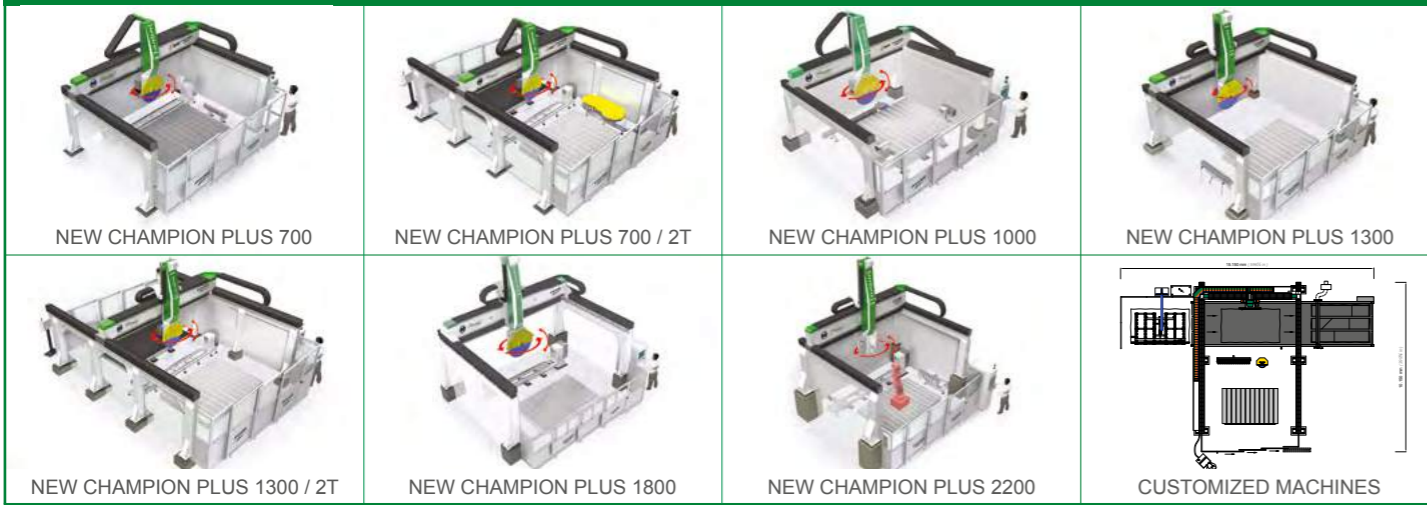

INSPIRED BY YOU

BRIDGE SAWS / SEGATRICI A PONTE / CORTADORAS DE PUENTE / МОСТОВЫЕ ПИЛЫ

| | | | |
|---|---|--|---|
|  |  |  |  |
| STAR 4 - 5 - PLUS | CHAMPION 55 / table | CHAMPION 55 / CL | CHAMPION 55 / SHUTTLE |
|  |  |  |  |
| CHAMPION 65 / table | CHAMPION 65 / tilting levers | CHAMPION 65 / CL | CHAMPION 65 / NT |
|  |  |  |  |
| NEW CHAMPION 5 / table | NEW CHAMPION 5 / partial tilting table | NEW CHAMPION 5 / CL | NEW CHAMPION 5 / 2T |
|  |  |  |  |
| NEW CHAMPION 5 / NT | NEW CHAMPION 5 / NT + CA | TANGO / NT + CAR | CUSTOMIZED MACHINES |

BRIDGE MILLING MACHINES / FRESATRICI A PONTE / FRESADORAS DE PUENTE / МОСТОВЫЕ ФРЕЗЫ

SINK HOLE MACHINES / MACCHINE PER FORI LAVANDINI / MÁQUINAS PARA AGUJEROS DE LAVABOS / СТАНОК ДЛЯ ОТВЕРСТИЙ ПОД РАКОВИНЫ

SLABS POLISHING MACHINES / LUCIDALASTRE / PULIDORAS PLANCHAS / ПОЛИРОВАЛЬНЫЕ СТАНКИ

CUT & JET COMBINED / COMBinate CUT & JET / COMBINADAS CUT & JET / КОМБИНИРОВАННЫЕ CUT & JET

In Prussiani every Customer is special and special is the machine that we create for him